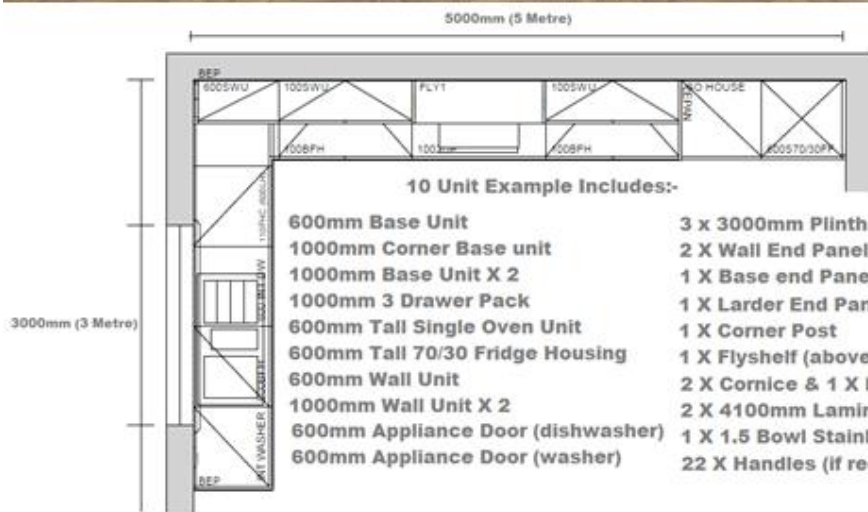

OUR 10 UNIT PRICE EXAMPLE (what's included)

**KITCHEN PRICE INCLUDES
FREE NEFF 60cm DISHWASHER
(S511A50X1G) WORTH £399**

APPLIANCE PACKS TO SUIT OUR 10 UNIT PACKAGE.

APPLIANCE PACK 1

(APPLIANCE PACKAGE PRICES ONLY AVAILABLE WHEN ORDERED WITH A FULL KITCHEN)
(PRICES CORRECT AT FEBRUARY 2019 AND MAY BE SUBJECT TO AVAILIBTY OR PRICE INCREASE)