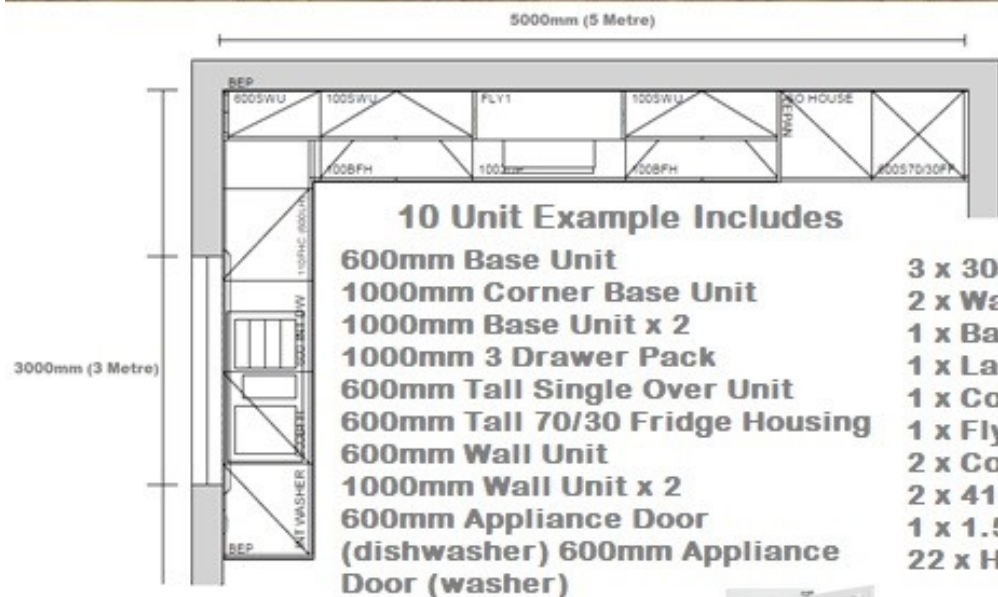

**Full Complete Kitchen Including Built In Appliances:-
£5409.27 or from £73.55 per month*.**

**KITCHEN PRICE INCLUDES
FREE NEFF 60cm DISHWASHER**

- 600mm Base Unit
- 1000mm Corner Base Unit
- 1000mm Base Unit x 2
- 1000mm 3 Drawer Pack
- 600mm Tall Single Over Unit
- 600mm Tall 70/30 Fridge Housing
- 600mm Wall Unit
- 1000mm Wall Unit x 2
- 600mm Appliance Door (dishwasher)
- 600mm Appliance Door (washer)