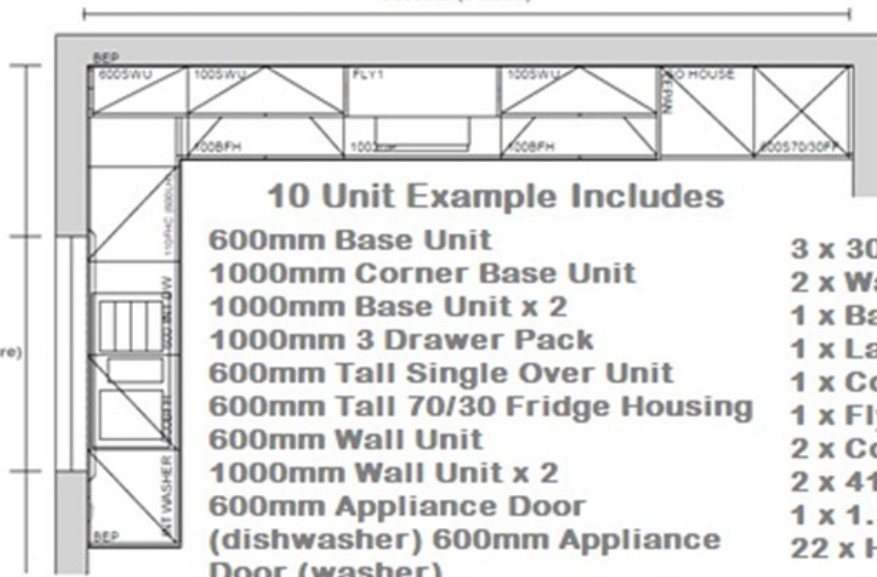

5000mm (5 Metre)

**KITCHEN PRICE INCLUDES  
FREE NEFF 60cm DISHWASHER**

- 3 x 3000mm Plinth
- 2 x Wall End Panels
- 1 x Base End Panel
- 1 x Larder End panel
- 1 x Corner Post
- 1 x Flyshelf (above extractor)
- 2 x Cornice & 1 x Pelmet
- 2 x 4100mm Laminate Worktops
- 1 x 1.5 Bowl Granite Sink & Tap
- 22 x Handles